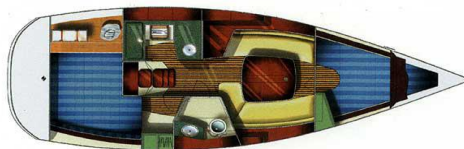

## Sun Odyssey 32 Cabiria

Yard	Jeanneau
Lenght o.a.	9,90 mt
Beam	3,30 mt
Draft	1,50 mt
Sail area	52 m2
Engine	Volvo 20CV
Cabins	2
Wc	1
Water capacity	170 lt
Fuel capacity	70 lt
Randa	Full batten
Genoa	Furling